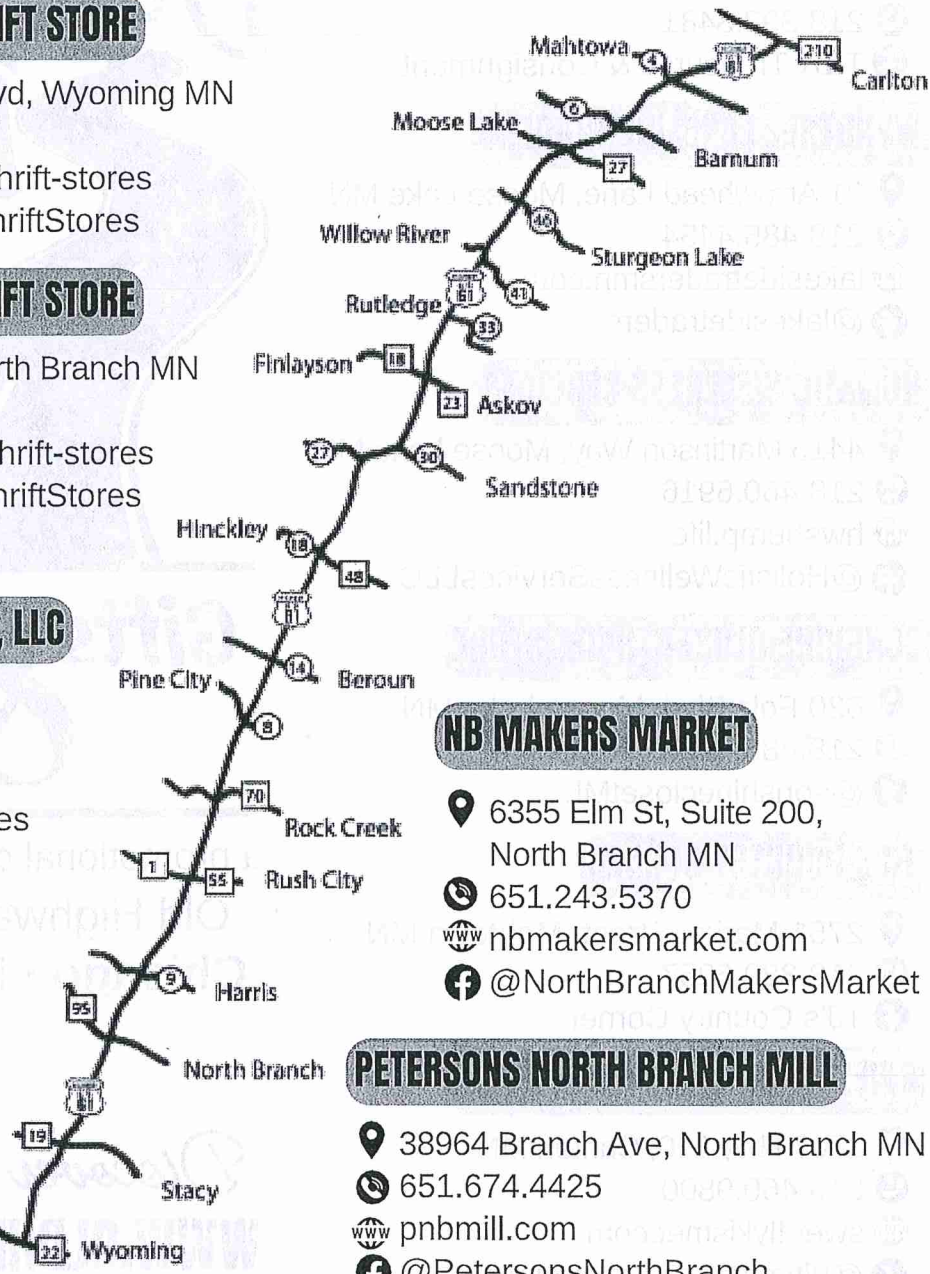

WELCOME TO OLD HIGHWAY 61!

The mission of the coalition is to promote and preserve the history, recreation and tourism opportunities found along Old Highway 61 as you travel through Chisago, Pine & Carlton counties. Be ready to Discover the Fun on Old Highway 61!

FAMILY PATHWAYS THRIFT STORE

- 📍 26816 Kettle River Blvd, Wyoming MN
- ☎ 651.462.6632
- 🌐 familypathways.org/thrift-stores
- 📱 @FamilyPathwaysThriftStores

FAMILY PATHWAYS THRIFT STORE

- 📍 38462 Tanger Dr, North Branch MN
- ☎ 651.674.4211
- 🌐 familypathways.org/thrift-stores
- 📱 @FamilyPathwaysThriftStores

PINE CREEK COUNTRY TREASURES & ANTIQUES, LLC

- 📍 6344 Main Street, North Branch MN
- ☎ 651.278.3370
- 📱 @PineCreekTreasures

NB MAKERS MARKET

- 📍 6355 Elm St, Suite 200, North Branch MN
- ☎ 651.243.5370
- 🌐 nbmakersmarket.com
- 📱 @NorthBranchMakersMarket

PETERSONS NORTH BRANCH MILL

- 📍 38964 Branch Ave, North Branch MN
- ☎ 651.674.4425
- 🌐 pnbmill.com
- 📱 @PetersonsNorthBranch

CLEAN HAVEN NATURALS

- 📍 350 W 5th Street, Rush City MN
- ☎ 763.898.0765
- 🌐 cleanhavernaturals.com
- 📱 @CleanHavenNaturals

POSITIVELY 4TH STREET

- 📍 275 W 4th Street, Rush City MN
- ☎ 763.274.8055
- 📱 @Positively4thStreetRushCity

THE CUTTING EDGE QUILT SHOP

- 📍 485 S. Dana Avenue, Rush City MN
- ☎ 320.358.3693
- 🌐 rush2quilt.com
- 📱 @quiltfabricandmore

PEACEFUL PINES PUMPKIN PATCH & APPLE ORCHARD

- 📍 13650 Government Rd, Pine City MN
- ☎ 320-591-0007
- 🌐 peacefulpinesfarm.com
- 📱 @PeacefulPinesFarm

FAMILY PATHWAYS THRIFT STORE

- 📍 800 Main St S, Pine City MN
- ☎ 320.629.3878
- 🌐 familypathways.org/thrift-stores
- 📱 @FamilyPathwaysThriftStores